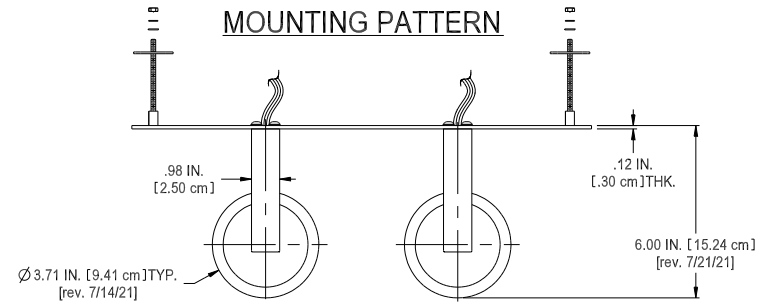

Q18662 [was Q14316]
 HEADBOARD WALL SCONCE AT QQ
 JOB # 2020-111
 FINISH: PAINTED FLAT BLACK [#9088] [rev. 7/21/21] (SUPPLIED)
 DIFFUSER: 2x FOG WHITE ACRYLIC [#14315]
 CORD COLOR/LENGTH: 2x BLACK, 18 GA. SPT-2 / 3 CONDUCTOR, 8' EXP.
 w/ ULTRA LOW PROFILE 90° OFFSET PLUG
 SOCKET TYPE: MEDIUM BASE (E26)
 WATTAGE EQ.: 2x 100W [rev. 1/24/22]
 BULB SPEC: SELF BALLASTED, TYPE-A, LEDs / 2x ~16W [rev. 1/24/22] (BY OTHERS)
 3000°K / 1600 LUMENS, RATED FOR AN ENCLOSED FIXTURE [rev. 1/24/22]
 SWITCHING: BY OTHERS
 UL CERTIFIED
 DATE: 7/8/21 R.A. rev. 7/14/21 B.V. rev. 7-16-21 cf
 rev. 7/21/21 B.V. rev. 1/20/22 R.A. rev. 1/24/22 B.V.
 rev. 2/2/22 B.V.

SCALE: .16

MOUNTING PATTERN

PICTORIAL VIEW