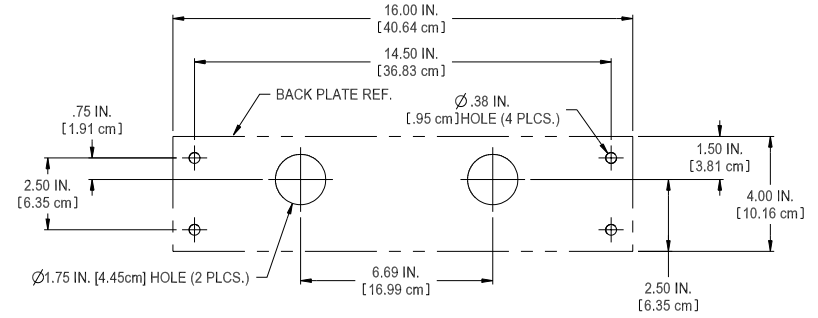

Q18662 [was Q14316]
 HEADBOARD WALL SCONCE AT QQ
 JOB # 2020-111
 FINISH: PAINTED FLAT BLACK [#9088] [rev. 7/21/21] (SUPPLIED)
 DIFFUSER: 2x FOG WHITE ACRYLIC [#14315]
 CORD COLOR/LENGTH: 2x BLACK, 18 GA. SPT-2 / 3 CONDUCTOR, 8' EXP.
 w/ ULTRA LOW PROFILE 90° OFFSET PLUG
 SOCKET TYPE: MEDIUM BASE (E26)
 WATTAGE EQ.: 2x 100W [rev. 1/24/22]
 BULB SPEC: SELF BALLASTED, TYPE-A, LEDs / 2x ~16W [rev. 1/24/22] (BY OTHERS)
 3000°K / 1600 LUMENS, RATED FOR AN ENCLOSED FIXTURE [rev. 1/24/22]
 SWITCHING: BY OTHERS
 UL CERTIFIED
 DATE: 7/8/21 R.A. rev. 7/14/21 B.V. rev. 7-16-21 cf
 rev. 7/21/21 B.V. rev. 1/20/22 R.A. rev. 1/24/22 B.V.
 rev. 2/2/22 B.V.

SCALE: .16

MOUNTING PATTERN

PICTORIAL VIEW