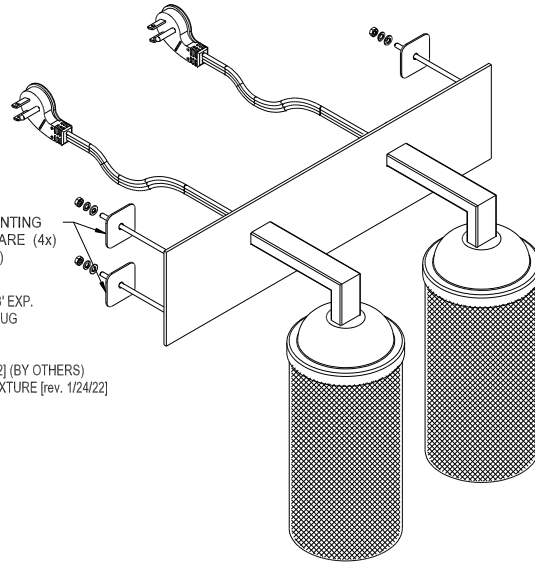

Q18662 [was Q14316]
 HEADBOARD WALL SCONCE AT QQ
 JOB # 2020-111
 FINISH: PAINTED FLAT BLACK [#9088] [rev. 7/21/21] (SUPPLIED)
 DIFFUSER: 2x FOG WHITE ACRYLIC [#14315]
 CORD COLOR/LENGTH: 2x BLACK, 18 GA. SPT-2 / 3 CONDUCTOR, 8' EXP.
 w/ ULTRA LOW PROFILE 90° OFFSET PLUG
 SOCKET TYPE: MEDIUM BASE (E26)
 WATTAGE EQ.: 2x 100W [rev. 1/24/22]
 BULB SPEC: SELF BALLASTED, TYPE-A, LEDs / 2x ~16W [rev. 1/24/22] (BY OTHERS)
 3000°K / 1600 LUMENS, RATED FOR AN ENCLOSED FIXTURE [rev. 1/24/22]
 SWITCHING: BY OTHERS
 UL CERTIFIED
 DATE: 7/8/21 R.A. rev. 7/14/21 B.V. rev. 7-16-21 cf
 rev. 7/21/21 B.V. rev. 1/20/22 R.A. rev. 1/24/22 B.V.
 rev. 2/2/22 B.V.

SCALE: .16

MOUNTING PATTERN

PICTORIAL VIEW