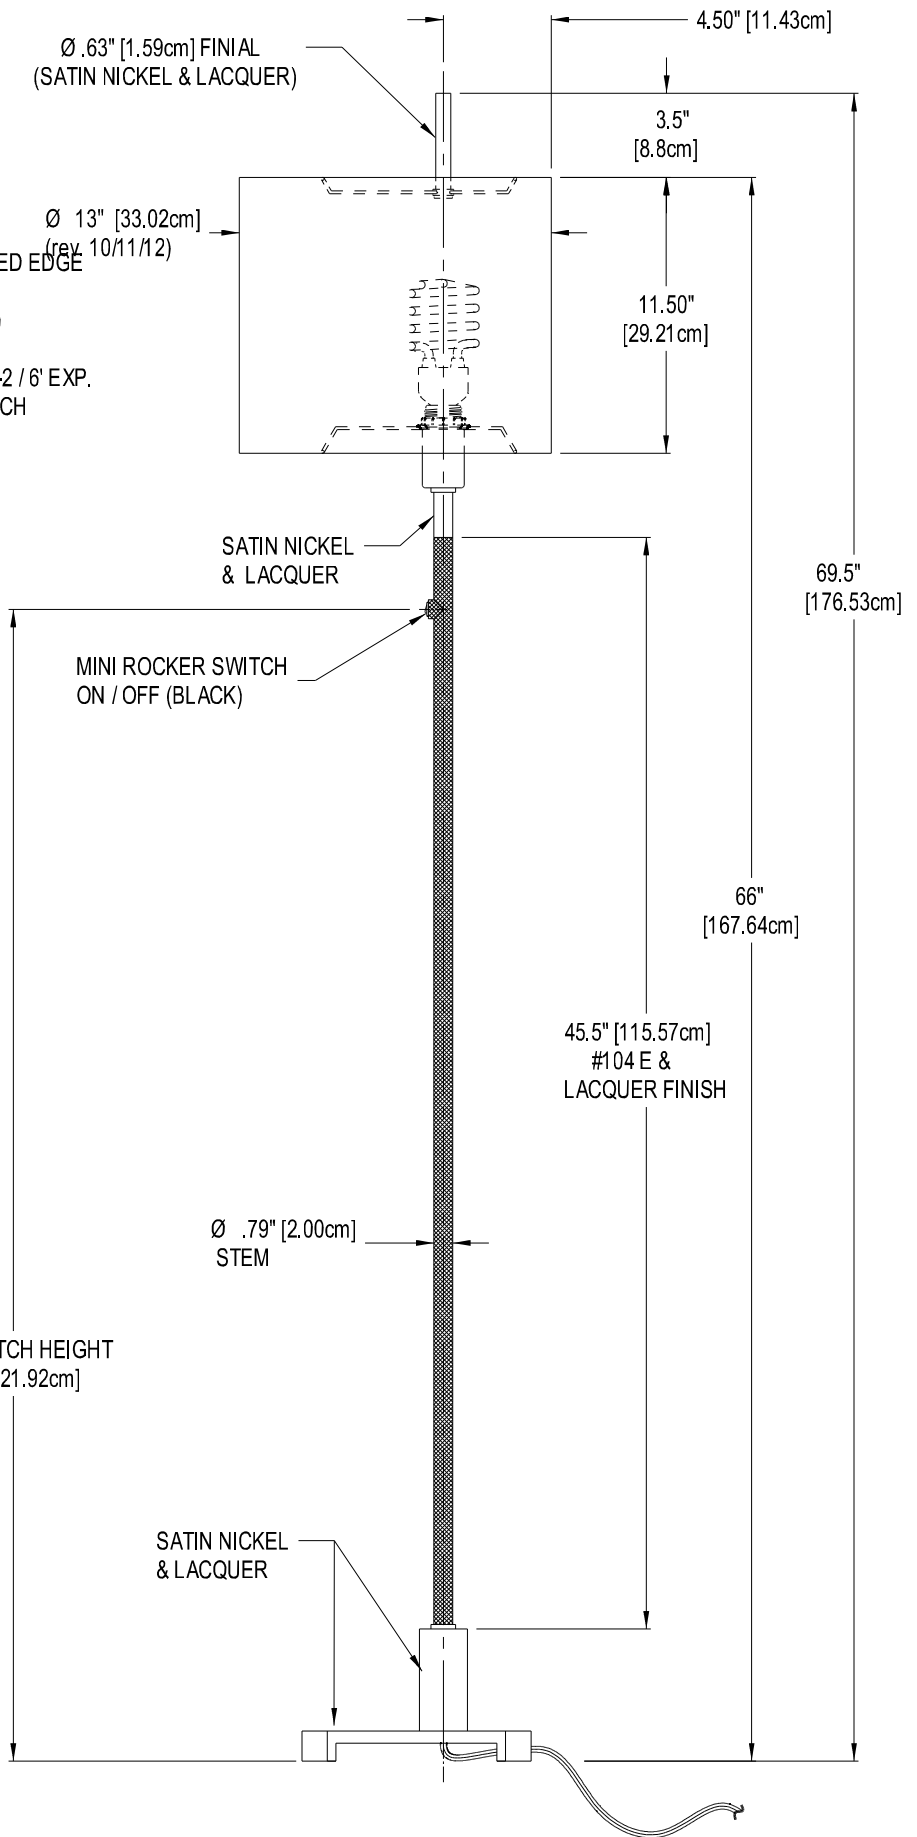

Q-06900

FINISH: SATIN NICKEL & LACQUER;
 #104 E & LACQUER
 OFFSET SHADE: HARDBACK, JS-635 w/ ROLLED EDGE
 BULB TYPE: MEDIUM BASE SELF BALLASTED
 COMPACT FLUORESCENT (BY OTHERS)
 MAX. WATTAGE: 23W (CFL)
 CORD COLOR / LENGTH: CLEAR SILVER SPT-2 / 6' EXP.
 SWITCH: ULTRA MINI, ON/OFF ROCKER SWITCH
 UL RATED

TOP VIEW OF LAMP