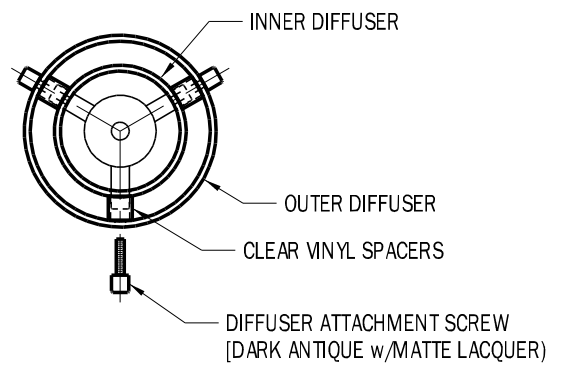

TOP VIEW OF DIFFUSERS

CHAPMAN. 
 AVON, MASSACHUSETTS 02322
 U.S.A.

Q-02787

FINISH: DARK ANTIQUE w/MATTE LACQUER
 INNER DIFFUSER: FROSTED OPAL GLASS
 OUTER DIFFUSER: CLEAR SEEDED GLASS
 BULB WATTAGE: MEDIUM BASE 11 W SELF BALLASTED
 COMPACT FLUORESCENT- BY OTHERS
 CORD: 5' EXPOSED SPT 2 CLEAR SILVER CORD SET